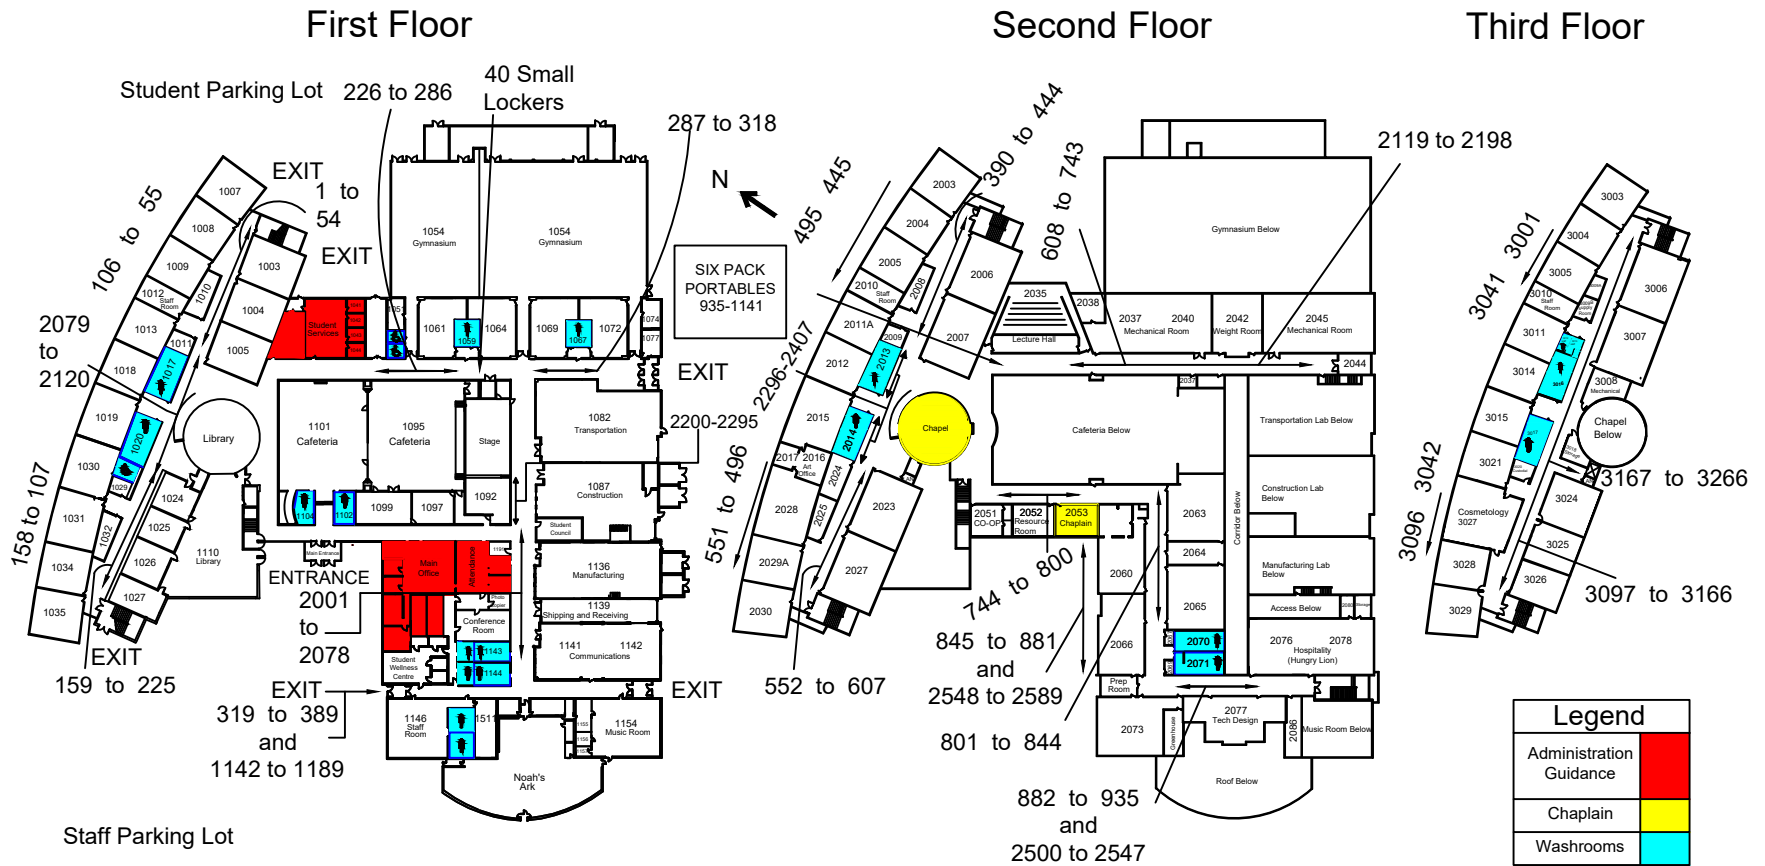

Assumption College School Locker Locations

Locker Number	Location	Floor
1-106	Academic Wing (Student Parking Lot)	1
107-225	Special Education Hallway (Teacher Parking Lot)	1
226-318	Gym Hallway	1
319-389	Music Hallway	1
390-495	Modern Languages Hallway (Student Parking Lot)	2
496-607	Art Hallway (Teacher Parking Lot)	2
608-743	Weight Room Hallway (Lecture Hall Side)	2
744-800	Co-Op Hallway	2

Locker Number	Location	Floor
801-881	Science Hallway	2
882-935	Hungry Lion Hallway	2
935-1141 Half Lockers	Portables 1-6	SIX PACK PORTABLES
1142-1189 Half Lockers	Wellness Hallway	1
2001-2078	Tech Hallway	1
2079-2120	Academic Wing (Middle Wall)	1
2119-2198	Weight Room Hallway (Cafeteria Window Side)	2

Locker Number	Location	Floor
2200-2295	Tech Hallway (Near Construction Class)	1
2296-2407	Art Hallway (Behind Chapel)	2
2500-2547 Half Lockers	Hungry Lion Hallway	2
2548-2589 Half Lockers	Science Hallway	2
3001-3041	Third Floor (Student Parking Lot)	3
3042-3148	Third Floor (Teacher Parking Lot)	3
3149-3184	Third Floor Elevator Nook	3
3185-3266	Third Floor (Student Parking Lot)	3