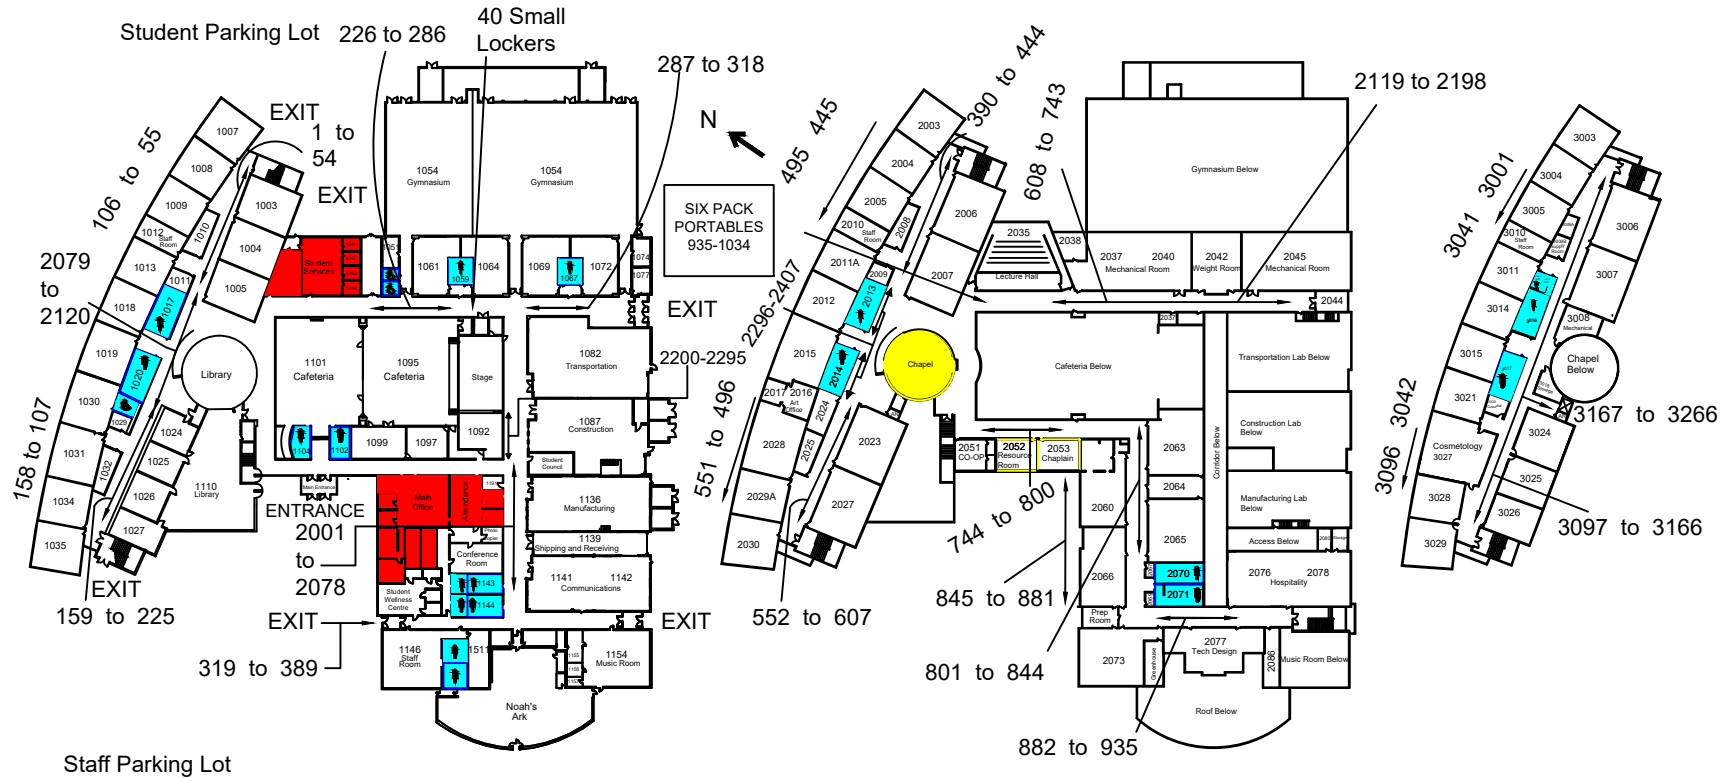

Assumption College School Locker Locations

First Floor

Second Floor

Third Floor

| Locker Number | Location | Floor |
|---------------|---|-------|
| 1-106 | Academic Wing (Student Parking Lot) | 1 |
| 107-225 | Special Education Hallway (Teacher Parking Lot) | 1 |
| 226-318 | Gym Hallway | 1 |
| 319-389 | Music Hallway | 1 |
| 390-495 | Modern Languages Hallway (Student Parking Lot) | 2 |
| 496-607 | Art Hallway (Teacher Parking Lot) | 2 |
| 608-743 | Weight Room Hallway (Lecture Hall Side) | 2 |

| Locker Number | Location | Floor |
|---------------|-----------------------------|--------------------|
| 744-800 | Co-Op Hallway | 2 |
| 801-881 | Science Hallway | 2 |
| 882-935 | Hungry Lion Hallway | 2 |
| 935-1034 | Portables 1-6 | SIX PACK PORTABLES |
| 2001-2078 | Tech Hallway | 1 |
| 2079-2120 | Academic Wing (Middle Wall) | 1 |

| Locker Number | Location | Floor |
|---------------|---|-------|
| 2119-2198 | Weight Room Hallway (Cafeteria Window Side) | 2 |
| 2200-2295 | Tech Hallway (Near Construction Class) | 1 |
| 2296-2407 | Art Hallway (Behind Chapel) | 2 |
| 3001-3041 | Third Floor (Student Parking Lot) | 3 |
| 3042-3148 | Third Floor (Teacher Parking Lot) | 3 |
| 3149-3184 | Third Floor Elevator Nook | 3 |
| 3185-3266 | Third Floor (Student Parking Lot) | 3 |