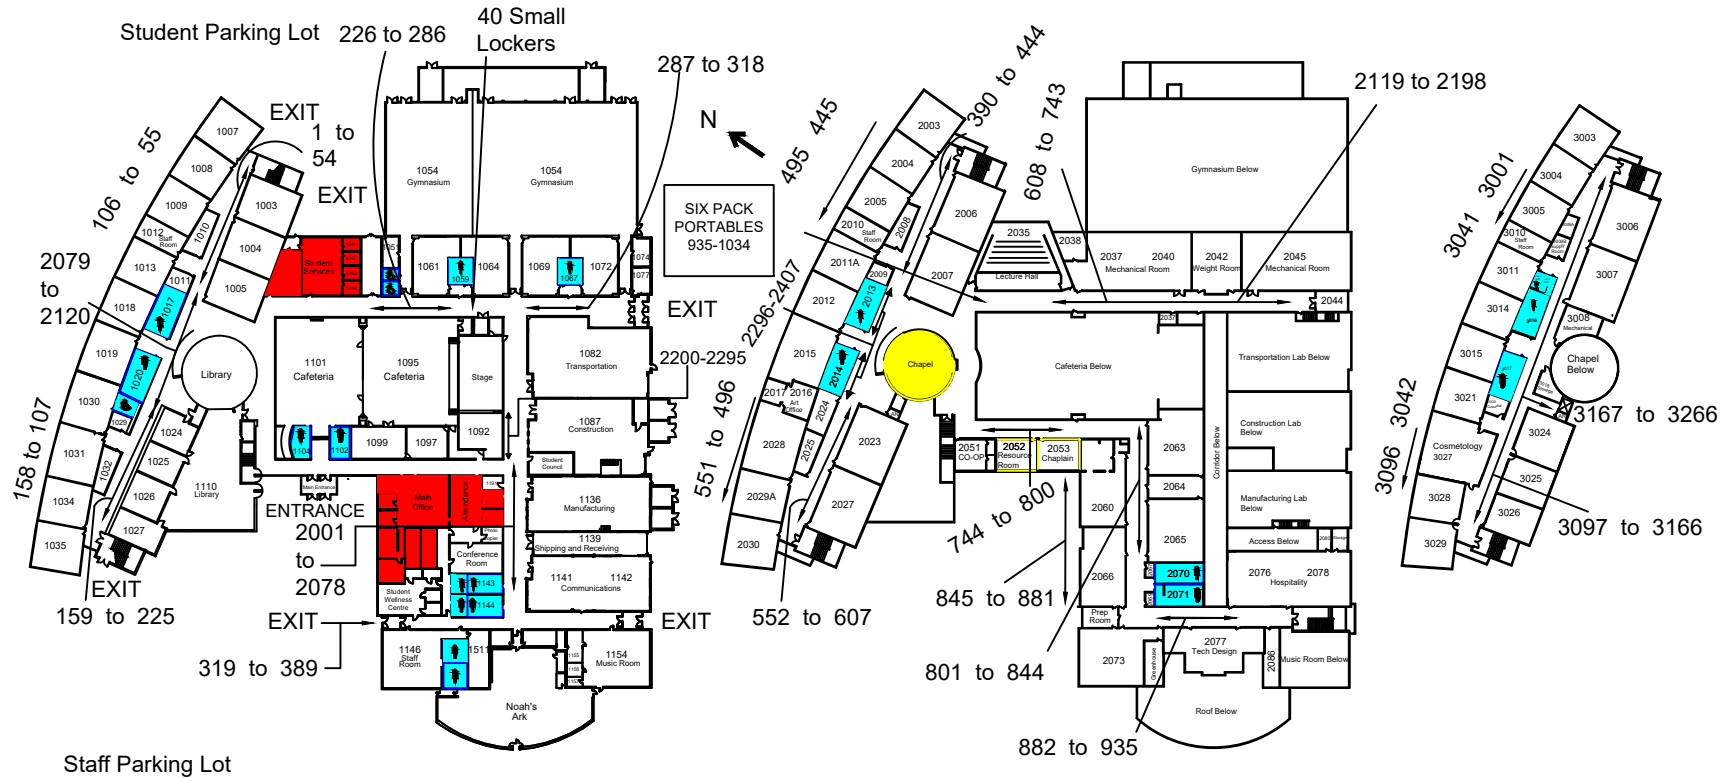

Assumption College School Locker Locations

First Floor

Second Floor

Third Floor

Locker Number	Location	Floor
1-106	Academic Wing (Student Parking Lot)	1
107-225	Special Education Hallway (Teacher Parking Lot)	1
226-318	Gym Hallway	1
319-389	Music Hallway	1
390-495	Modern Languages Hallway (Student Parking Lot)	2
496-607	Art Hallway (Teacher Parking Lot)	2
608-743	Weight Room Hallway (Lecture Hall Side)	2

Locker Number	Location	Floor
744-800	Co-Op Hallway	2
801-881	Science Hallway	2
882-935	Hungry Lion Hallway	2
935-1034	Portables 1-6	SIX PACK PORTABLES
2001-2078	Tech Hallway	1
2079-2120	Academic Wing (Middle Wall)	1

Locker Number	Location	Floor
2119-2198	Weight Room Hallway (Cafeteria Window Side)	2
2200-2295	Tech Hallway (Near Construction Class)	1
2296-2407	Art Hallway (Behind Chapel)	2
3001-3041	Third Floor (Student Parking Lot)	3
3042-3148	Third Floor (Teacher Parking Lot)	3
3149-3184	Third Floor Elevator Nook	3
3185-3266	Third Floor (Student Parking Lot)	3