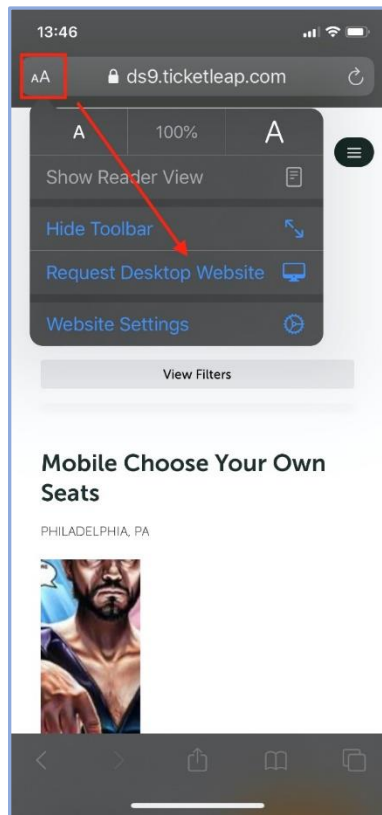

**PLEASE NOTE: IT IS STRONGLY SUGGESTED TO PURCHASE TICKETS FROM A DESKTOP COMPUTER.**

**If you are using a mobile device or tablet, you will NOT be able to choose individual seats by default.**

**You must engage the "desktop version" of the event page from your mobile browser's settings, to choose your own seats (see below)**

Otherwise, the seats will be assigned by "best available" in each section.

Attached are screenshots from Safari and Chrome which highlights how to switch to the desktop version of the event page using your phone.