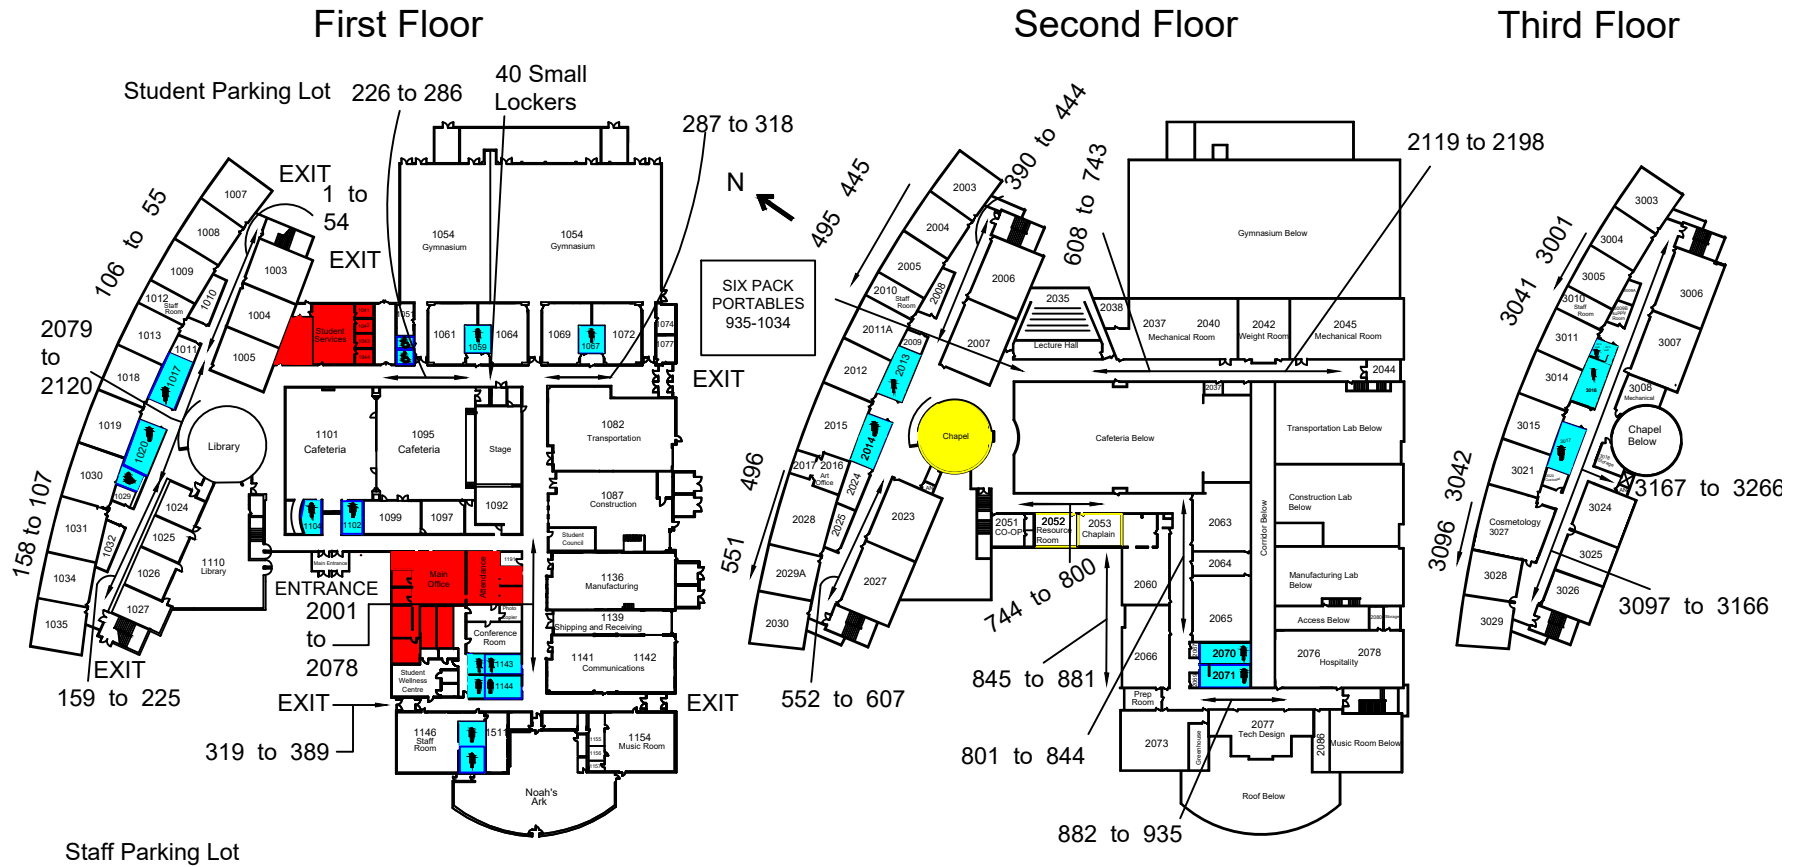

# Assumption College School Locker Locations

Locker Number	Location	Floor
1-106	Academic Wing (Student Parking Lot)	1
107-225	Special Education Hallway (Teacher Parking Lot)	1
226-318	Gym Hallway	1
319-389	Music Hallway	1
390-495	Modern Languages Hallway (Student Parking Lot)	2
496-607	Art Hallway (Teacher Parking Lot)	2

Locker Number	Location	Floor
608-743	Weight Room Hallway (Lecture Hall Side)	2
744-800	Co-Op Hallway	2
801-881	Science Hallway	2
882-935	Hungry Lion Hallway	2
935-1034	Portables 1-6 SIX PACK PORTABLES	
2001-2078	Tech Hallway	1

Locker Number	Location	Floor
2079-2120	Academic Wing (Middle Wall)	1
2119-2198	Weight Room Hallway (Cafeteria Window Side)	2
3001-3041	Third Floor (Student Parking Lot)	3
3042-3148	Third Floor (Teacher Parking Lot)	3
3149-3184	Third Floor Elevator Nook	3
3185-3266	Third Floor (Student Parking Lot)	3